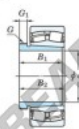

Cuscinetti orientabili a rulli

23088RHAK-AHX3088-JTEKT - 23088RHAK-AHX3088-JTEKT

<https://www.123cuscinetti.it/cuscinetti-supporti/cuscinetti-rulli/orientabili/23088rhak-ahx3088-jtekt>

Boundary dimensions

CARATTERISTICHE DEL PRODOTTO

Marchio	JTEKT
N° Ean13	3616060796363
Diametro interno	420 mm
Diametro esterno	650 mm
Spessore	157 mm
Velocità limite	370 rpm
Carico dinamico	4230 kN
Carico statico	6910 kN
Imballaggio	1

contatto@123cuscinetti.it

+33 3 59 36 04 90

CRT4 de Lesquin 60 Rue Du Haut De Sainghin 59273 Fretin FRANCE