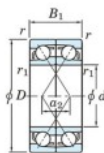

Cuscinetti a sfera fila unica 7072-DF-FY-JTEKT - 7072-DF-FY-JTEKT

<https://www.123cuscinetti.it/cuscinetti-supporti/cuscinetti-sfera/fila-unica/7072-df-fy-jtekt>

Boundary dimensions

Wider ball bearings Face to face (DF)

Bearing No.	Boundary dimensions(mm)					Basic load ratings(kN)		Fatigue	load	factor	Limiting
	d	D	B	r1(min)	r2(min)	C0	C0R	limit(kN)	f0	Grease lub.	speeds(min-1)
7072DF FY	360	540	164	5	-	1050	1830	44.5	-	-	800