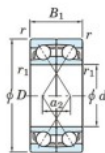

Cuscinetti a sfera fila unica 7024-DF-FY-JTEKT - 7024-DF-FY-JTEKT

<https://www.123cuscinetti.it/cuscinetti-supporti/cuscinetti-sfera/fila-unica/7024-df-fy-jtekt>

Boundary dimensions

Single row bearings Face to face (FF)

Bearing No.	Boundary dimensions(mm)					Basic load ratings(kN)		Fatigue load factor		Limiting speeds(min-1)
	d	D	B	r1(min)	r2(min)	Cr	Cor	Cu	f0	Grease lub.
7024DF FY	120	180	56	2	-	196	206	9	-	3100

CARATTERISTICHE DEL PRODOTTO