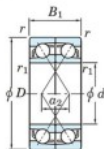

Cuscinetti a sfera fila unica 7220-DF-FY-JTEKT - 7220-DF-FY-JTEKT

<https://www.123cuscinetti.it/cuscinetti-supporti/cuscinetti-sfera/fila-unica/7220-df-fy-jtekt>

Boundary dimensions

Profile of bearings Face to face (DF)

Bearing No.	Boundary dimensions (mm)					Basic load ratings (kN)		Fatigue load limit (kN)		Limiting speeds (min-1) Grease lub.
	d	D	B	r1 (min)	r1 (max)	Cr	CDr	Cu	f0	
7220DF FY	100	180	68	2.1	-	279	235	12.2	-	3300