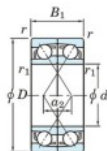

Cuscinetti a sfera fila unica 7216-DF-FY-JTEKT - 7216-DF-FY-JTEKT

<https://www.123cuscinetti.it/cuscinetti-supporti/cuscinetti-sfera/fila-unica/7216-df-fy-jtekt>

Boundary dimensions

Single ball bearings Face to face (DF)

Bearing No.	Boundary dimensions(mm)					Basic load ratings(kN)		Fatigue load factor		Limiting speeds(min-1)
	d	D	B	r (min)	r1 (min)	Cr	Cor	Co	f0	Grease lub.
7216DF FY	80	140	52	2	-	173	143	8.25	-	4300