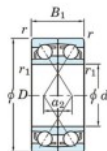

## Cuscinetti a sfera fila unica 7315-BDF-FY-JTEKT - 7315-BDF-FY-JTEKT

<https://www.123cuscinetti.it/cuscinetti-supporti/cuscinetti-sfera/fila-unica/7315-bdf-fy-jtekt>

Boundary dimensions

Single ball bearings Face to face (FF)

Bearing No.	Boundary dimensions (mm)					Basic load ratings (kN)		Fatigue load limit (kN)	factor	Limiting speeds (min-1)
	d	D	B	r (min)	r1 (min)	Cr	Cor	C0r	f0	Grease lub.
7315BDF FY	75	160	74	2.1	-	239	178	10.7	-	3000