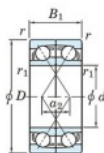

Cuscinetti a sfera fila unica 7213-BDF-FY-JTEKT - 7213-BDF-FY-JTEKT

<https://www.123cuscinetti.it/cuscinetti-supporti/cuscinetti-sfera/fila-unica/7213-bdf-fy-jtekt>

Boundary dimensions

Single row bearings Face to face (FF)

Bearing No.	Boundary dimensions (mm)					Basic load ratings (kN)		Fatigue load factor		Limiting speeds (min-1)
	d	D	B	r1 (min)	r2 (min)	Cr	Cor	Cu	F0	Grease lub.
7213BDF FY	65	120	46	1.5	-	124	98.7	5.8	-	3900