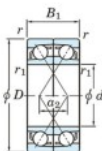

Cuscinetti a sfera fila unica 7306-DF-FY-JTEKT - 7306-DF-FY-JTEKT

<https://www.123cuscinetti.it/cuscinetti-supporti/cuscinetti-sfera/fila-unica/7306-df-fy-jtekt>

Boundary dimensions

Angular ball bearings Face to face (DF)

Bearing No.	Boundary dimensions(mm)					Basic load ratings(kN)		Fatigue load limit(kN)	factor	Limiting speeds(min-1)
	d	D	B	r1(min)	r1(max)	Cr	Cor	Cu	f0	Grease lub.
7306DF FY	30	72	38	1.1	-	61.1	37.8	2.6	-	9200