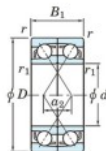

Cuscinetti a sfera fila unica 7006-CDF-FY-JTEKT - 7006-CDF-FY-JTEKT

<https://www.123cuscinetti.it/cuscinetti-supporti/cuscinetti-sfera/fila-unica/7006-cdf-fy-jtekt>

Boundary dimensions

Single ball bearings Face to face (FF)

Bearing No.	Boundary dimensions(mm)					Basic load ratings(kN)		Fatigue load factor		Limiting speeds(min-1)
	d	D	B	r (min)	r1 (min)	Cr	Cor	Ca	f0	Grease lub.
7006CDF FY	30	55	26	1	-	32.2	22	1.4	14.9	16000