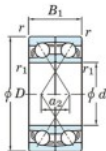

Cuscinetti a sfera fila unica 7407-DF-JTEKT - 7407-DF-JTEKT

<https://www.123cuscinetti.it/cuscinetti-supporti/cuscinetti-sfera/fila-unica/7407-df-jtekt>

Boundary dimensions

Single ball bearings Face to face (DF)

Bearing No.	Boundary dimensions(mm)						Basic load ratings(kN)			Fatigue load limit(kN) C _u	factor f ₀	Limiting speeds(min-1) Grease lub
	d	D	B	r (min)	r1 (min)	Cr	CO _r	CO _r				
7407DF	35	100	50	1.5	1	132	82.1	6.35	-	4000		