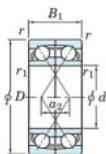

Cuscinetti a sfera fila unica 7407-DF-JTEKT - 7407-DF-JTEKT

<https://www.123cuscinetti.it/cuscinetti-supporti/cuscinetti-sfera/fila-unica/7407-df-jtekt>

Boundary dimensions

Single ball bearings Face to face (DF)

Bearing No.	Boundary dimensions(mm)						Basic load ratings(kN)		Fatigue load factor		Limiting speeds(min-1)
	d	D	B	r (min)	r1 (min)	Cr	Co*	Cu	f0	Grease lub	
7407DF	35	100	50	1.5	1	132	82.1	6.35	-	4000	