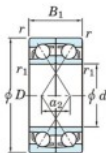

Cuscinetti a sfera fila unica 7405-DF-JTEKT - 7405-DF-JTEKT

<https://www.123cuscinetti.it/cuscinetti-supporti/cuscinetti-sfera/fila-unica/7405-df-jtekt>

Boundary dimensions

Angular ball bearings Face to face (DF)

Bearing No.	Boundary dimensions(mm)					Basic load ratings(kN)		Fatigue load factor		Limiting speeds(min-1)
	d	D	B	r1(mm)	r2(mm)	Cr	Cor	f0	Grease lub.	
7405DF	25	80	42	1.5	1	86.6	51.5	4	-	5100

CARATTERISTICHE DEL PRODOTTO