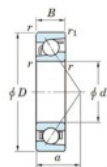

Cuscinetti a sfera fila unica 7006-B-FY-JTEKT - 7006-B-FY-JTEKT

<https://www.123cuscinetti.it/cuscinetti-supporti/cuscinetti-sfera/fila-unica/7006-b-fy-jtekt>

Boundary dimensions

Single row angular bearing

Bearing No.	Boundary dimensions(mm)					Basic load ratings(kN)		Fatigue load limit(kN)		factor	Limiting speeds(min-1) Grease lub.
	d	D	B	r	r1	C _r	C _{0r}	C ₁₀	10		
7006B FY	30	55	13	1	0.6	16.4	9.2	0.53	-	-	11000