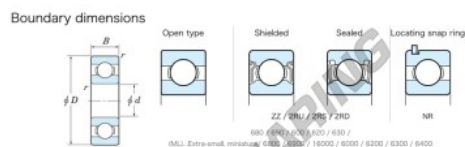

Cuscinetti a sfera fila unica 625-JTEKT - 625-JTEKT

<https://www.123cuscinetti.it/cuscinetti-supporti/cuscinetti-sfera/fila-unica/625-jtekt>

Extra-small Standard open type

Bearing No.	Boundary dimensions(mm)			Basic load ratings(kN)		Fatigue load limit(kN)		factor	Limiting speeds(min-1)	
	d	D	B	f_0 (min)	C_0	C_{0r}	C_U		f_0	Grease lub.
625	5	16	5	0.3	2.15	0.67	0.03	12.4	40000	