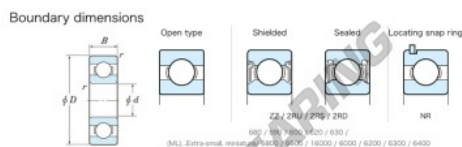

Cuscinetti a sfera fila unica 604-JTEKT - 604-JTEKT

<https://www.123cuscinetti.it/cuscinetti-supporti/cuscinetti-sfera/fila-unica/604-jtekt>

Extra-small Standard open type

Bearing No.	Boundary dimensions (mm)				Basic load ratings (kN)		Fatigue load limit (kN)	factor	Limiting speeds (min-1)
	d	D	B	r (min)	Cr	C0r	Cu		
604	4	12	4	0.2	1.2	0.35	9	12.4	Grease lub. 53000