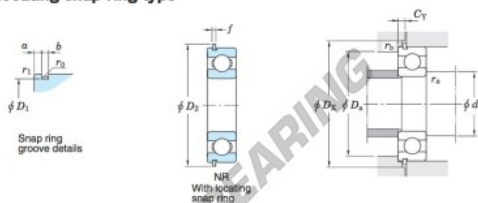

Cuscinetti a sfera fila unica 6021-NR-JTEKT - 6021-NR-JTEKT

<https://www.123cuscinetti.it/cuscinetti-supporti/cuscinetti-sfera/fila-unica/6021-nr-jtekt>

Single-row deep groove ball bearings ————— **Koyo**
snap ring groove type
locating snap ring type

Boundary dimensions (mm)				Basic load ratings (kN)			Factor		Limiting speeds (min ⁻¹)		Bearing No.		D ₁ max.
d	D	B	r	C	C _{10r}	f ₀	Grease lub.	Oil lub.	With snap ring groove	With locating snap ring	6021NR		
105	160	26	2	72.3	65.8	15.8	4 000	4 700				155.22	

Dimensions of snap ring groove (mm)			Dimensions of locating snap ring (mm)		Mounting dimensions (mm)						(Refer.) Mass (kg)	(Refer.) Bearing No.
a	b	r ₀	D ₂	f	d _{4a}	D _{4a}	D _{4c}	C _Y	r _{6a}	r _{6b}	1.59	6021N
max.	±0.15	max.	max.	±0.05	114	151	172	8.17	2	0.5		