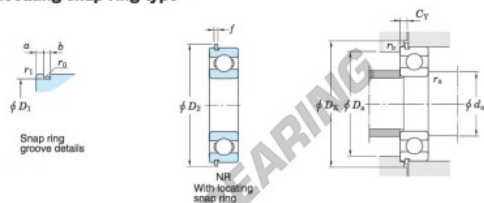

Cuscinetti a sfera fila unica 6021-NR-JTEKT - 6021-NR-JTEKT

<https://www.123cuscinetti.it/cuscinetti-supporti/cuscinetti-sfera/fila-unica/6021-nr-jtekt>

Single-row deep groove ball bearings ——— Koyo
snap ring groove type
locating snap ring type

Boundary dimensions (mm)				Basic load ratings (kN)			Factor		Limiting speeds (min ⁻¹)		Bearing No.		D ₁ max.
d	D	B	r	C	C _{10r}	f ₀	Grease lub.	Oil lub.	With snap ring groove	With locating snap ring	6021NR		
105	160	26	2	0.5	72.3	65.8	15.8	4 000	4 700			155.22	

Dimensions of snap ring groove (mm)			Dimensions of locating snap ring (mm)		Mounting dimensions (mm)						(Refer.) Mass (kg)	(Refer.) Bearing No.
a	b	r ₀	D ₂	f	d ₄	D ₄	D ₅	C _Y	r _a	r _b	Mass	Bearing No.
3.71	3.25	0.6	169.7	2.77	114	151	172	8.17	2	0.5	1.59	6021N