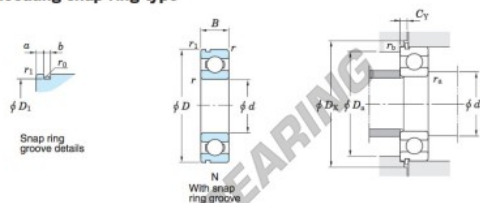

Cuscinetti a sfera fila unica 60-28-N-JTEKT - 60-28-N-JTEKT

<https://www.123cuscinetti.it/cuscinetti-supporti/cuscinetti-sfera/fila-unica/60-28-n-jtekt>

Single-row deep groove ball bearings ————— **Koyo**
snap ring groove type
locating snap ring type

Boundary dimensions (mm)				Basic load ratings (kN)			Factor		Limiting speeds (min ⁻¹)		Bearing No.		D ₁ max.
d	D	B	r	C ₁₀	C ₉₀	f ₀	Grease lub.	Oil lub.	With snap ring groove	With locating snap ring			
28	52	12	0.6	12.4	7.40	14.5			14 000	16 000	60/28N	49.73	

Dimensions of snap ring groove (mm)			Dimensions of locating snap ring (mm)		Mounting dimensions (mm)						(Refer.) Mass (kg)	(Refer.) Bearing No.	
a	b	r ₀	D ₂	f	d _{2a}	D _{2a}	D _{2x}	C _γ	r _{2a}	r _{2b}			
max.	±0.15	max.	max.	±0.05	min.	max.	min.	max.	max.	max.		0.097	60/28N
2.06	1.5	0.4	57.9	1.07	32	48	58.5	2.92	0.6	0.5			