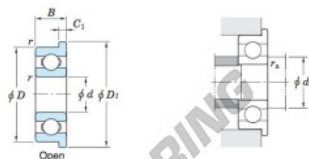

Boundary dimensions (mm)				Basic load ratings (kN)			Factor f_0	Limiting speeds (min ⁻¹)		Bearing No. Open	
d	D	B	B_1	$r^{(1)}$ min.	$r_1^{(1)}$ min.	C_{10}		Grease lub. [Open 1/2 DIN]	Oil lub. [Open 1/2 DIN]		
2.5	8	2.8	4	0.15	0.1	0.56	0.18	11.5	63 000	75 000	MLF2508

	Dimensions of flange (mm)				Mounting dimensions (mm)		Refer. 3 Mass (g)
	D_1	D_2	C_1	C_2	d_a min.	r_a max.	
Shielded	9.5	9.5	0.7	0.9	3.7	0.1	0.7

CARATTERISTICHE DEL PRODOTTO

Marchio	JTEKT
N° Ean13	3663952476469
Diametro interno	2.5 mm
Diametro esterno	8 mm
Spessore	2.8 mm
Peso	0.7 g
Imballaggio	1