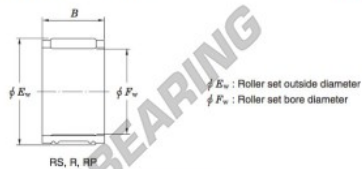

Cuscinetti a rullini RS505518A-JTEKT - RS505518A-JTEKT

<https://www.123cuscinetti.it/cuscinetti-supporti/cuscinetti-rullini/rullini/rs505518a-jtekt>

Needle roller and cage assemblies Koyo

Boundary dimensions (mm)			Basic load ratings (kN)		Limiting speeds (min ⁻¹)	Bearing No.	Special series (Cage)	[Outer] Mass (g)
F_w	E_w	B	C_r	C_0	Oil lub.			
50	55	17.5	22.3	46.5	9 500	RS505518A	Welded	39

CARATTERISTICHE DEL PRODOTTO

Marchio	JTEKT
N° Ean13	4549250045820
Diametro interno	50 mm
Diametro esterno	55 mm
Spessore	17.5 mm
Peso	39 g
Imballaggio	1

contatto@123cuscinetti.it

+33 3 59 36 04 90

CRT4 de Lesquin 60 Rue Du Haut De Sainghin 59273 Fretin FRANCE