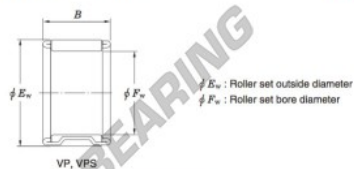

Cuscinetti a rullini VPS16-28A-JTEKT - VPS16-28A-JTEKT

<https://www.123cuscinetti.it/cuscinetti-supporti/cuscinetti-rullini/rullini/vps16-28a-jtekt>

Needle roller and cage assemblies Koyo

Boundary dimensions (mm)			Basic load ratings (kN)		Limiting speeds (min ⁻¹)	Bearing No.	Special series (Cage)	[Outer] Mass (g)
F_w	E_w	B	C_r	C_0	Oil lub.			
16	22	28.4	21.7	27.9	26 000	VPS16/28A	—	24

CARATTERISTICHE DEL PRODOTTO

Marchio	JTEKT
N° Ean13	3663952466163
Diametro interno	16 mm
Diametro esterno	22 mm
Spessore	28.4 mm
Peso	24 g
Imballaggio	1

contatto@123cuscinetti.it

+33 3 59 36 04 90

CRT4 de Lesquin 60 Rue Du Haut De Sainghin 59273 Fretin FRANCE