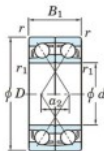

Cuscinetti a sfera fila unica 7407-BDF-FY-JTEKT - 7407-BDF-FY-KOYO

<https://www.123cuscinetti.it/cuscinetti-supporti/cuscinetti-sfera/fila-unica/7407-bdf-fy-koyo>

Boundary dimensions

Original ball bearings Face to face (DF)

Bearing No.	Boundary dimensions(mm)					Basic load ratings(kN)		Fatigue load limit(kN)	factor	Limiting speeds(min-1)
	d	D	B	r1(min)	r1(max)	Cr	Cor			
7407BDF FY	35	100	50	1.5	-	114	68.6	4.9	-	4300

CARATTERISTICHE DEL PRODOTTO