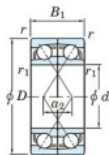

Cuscinetti a sfera fila unica 7206-BDF-JTEKT - 7206-BDF-KOYO

<https://www.123cuscinetti.it/cuscinetti-supporti/cuscinetti-sfera/fila-unica/7206-bdf-koyo>

Boundary dimensions

Single ball bearings Face to face (DF)

Bearing No.	Boundary dimensions(mm)						Basic load ratings(kN)		Fatigue load limit(kN)	factor	Limiting speeds(min-1)
	d	D	B	r(mm)	r1(mm)	Cr	C0r	f0			
7206BDF	30	62	32	1	0.6	41.6	27.1	1.65	-	6100	

CARATTERISTICHE DEL PRODOTTO