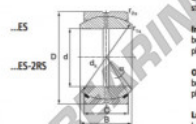

Snodi sferici GEEW GEZ88-ES-2RS-DURBAL - GEZ88-ES-2RS-DURBAL

<https://www.123cuscinetti.it/cuscinetti-supporti/teste-snodo/geew/gez88-es-2rs-durbal>

GEZ88-ES-2RS

Sliding combination: steel / steel

Lubrication: lubrication required

order number	d	B	C	D
GEZ 88 ES-2RS	88,900	77,775	66,675	139,700

type	inches	r15 min	r25 min	d₁	d₂	is	load rating	weight
GEZ ES / GEZ 88 ES-2RS	3 1/2"	1,0	1,0	130,0	6	2040	4,790	

CARATTERISTICHE DEL PRODOTTO

Marchio	DURBAL
N° Ean13	3663952505442
Diametro interno	88.9 mm
Diametro esterno	139.7 mm
Spessore	66.675 mm
Tipo	GEEW
Peso	4790 g
Lubrificazione	con
Imballaggio	1

contatto@123cuscinetti.it

+33 3 59 36 04 90

CRT4 de Lesquin 60 Rue Du Haut De Sainghin 59273 Fretin FRANCE