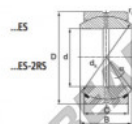

Snodi sferici GEEW GEZ82-ES-DURBAL - GEZ82-ES-DURBAL

<https://www.123cuscinetti.it/cuscinetti-supporti/teste-snodo/geew/gez82-es-durbal>

GEZ82-ES

Sliding combination: steel / steel

Lubrication: lubrication required

order number	d	B	C	D
GEZ 82 ES	82,550	72,238	61,900	130,175

type	inches	measurement [mm]			is	load rating	weight
		r15 min	r25 min	d1			
GEZ ES / GEZ 82 ES-2RS	3 1/4"	1,0	1,0	120,0	6	1760	3,820

CARATTERISTICHE DEL PRODOTTO

Marchio	DURBAL
N° Ean13	3663952505404
Diametro interno	82.55 mm
Diametro esterno	130.18 mm
Spessore	61.9 mm
Tipo	GEEW
Peso	3820 g
Il filo	Filetto destro
Lubrificazione	con
Imballaggio	1
Standard	Nessuno standard

contatto@123cuscinetti.it

+33 3 59 36 04 90

CRT4 de Lesquin 60 Rue Du Haut De Sainghin 59273 Fretin FRANCE