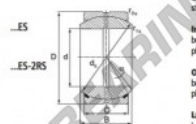

Snodi sferici GEEW GEZ76-ES-DURBAL - GEZ76-ES-DURBAL

<https://www.123cuscinetti.it/cuscinetti-supporti/teste-snodo/geew/gez76-es-durbal>

GEZ76-ES

Sliding combination:

steel / steel

Lubrication: lubrication required

order number type	d	B	C	D
GEZ 76 ES	76,200	66,675	57,150	120,650

type	inches	measurement [mm]			d₁	d₂	d₃	load rating C₁₀ [kg]	weight [kg]
		r15 min	r25 min	d₀					
GEZ ES / GEZ 76 ES-2RS	3"	1,0	1,0	109,5	6	1500	3,100		

CARATTERISTICHE DEL PRODOTTO

Marchio	DURBAL
N° Ean13	3663952505374
Diametro interno	76.2 mm
Diametro esterno	120.65 mm
Spessore	57.15 mm
Tipo	GEEW
Peso	3100 g
Lubrificazione	con
Imballaggio	1

contatto@123cuscinetti.it

+33 3 59 36 04 90

CRT4 de Lesquin 60 Rue Du Haut De Sainghin 59273 Fretin FRANCE