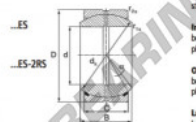

Snodi sferici GEEW GEZ76-ES-2RS-DURBAL - GEZ76-ES-2RS-DURBAL

<https://www.123cuscinetti.it/cuscinetti-supporti/teste-snodo/geew/gez76-es-2rs-durbal>

GEZ76-ES-2RS

Sliding combination: steel / steel

Lubrication: lubrication required

order number	d	B	C	D
GEZ 76 ES-2RS	76,200	66,675	57,150	120,650

type	inches	measurement [mm]				load rating	weight
		r15 min	r25 min	d₂	is		
GEZ ES / GEZ 76 ES-2RS	3"	1,0	1,0	109,5	6	1500	3,100

CARATTERISTICHE DEL PRODOTTO

Marchio	DURBAL
N° Ean13	3663952505367
Diametro interno	76.2 mm
Diametro interno	3" inch
Diametro esterno	120.65 mm
Diametro esterno	4 3/4" inch
Spessore	57.15 mm
Spessore	2 1/4" inch
Tipo	GEEW
Peso	3100 g
Lubrificazione	con
Imballaggio	1

contatto@123cuscinetti.it

+33 3 59 36 04 90

CRT4 de Lesquin 60 Rue Du Haut De Sainghin 59273 Fretin FRANCE