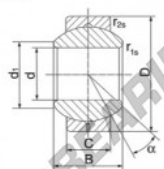

Snodi sferici GEEW GEBJ5-S-DURBAL - GEBJ5-S-DURBAL

<https://www.123cuscinetti.it/cuscinetti-supporti/teste-snodo/geew/gebj5-s-durbal>

GEBJ5-S

Sliding combination:

steel / steel

Lubrication: lubrication required

order number	type	measurement [mm]		
GEBJ 5 S	5	8	6,00	7,7

type	measurement [mm]		D	d	load rating C₀ [kN]	weight [g]
	r_{1a} min	r_{2a} min				
GEBJ 5 S	0,3	0,3	13	13	9,0	0,007

CARATTERISTICHE DEL PRODOTTO

Marchio	DURBAL
N° Ean13	3663952503912
Diametro interno	5 mm
Diametro esterno	13 mm
Spessore	6 mm
Tipo	GEEW
Peso	7 g
Lubrificazione	con
Imballaggio	1

contatto@123cuscinetti.it

+33 3 59 36 04 90

CRT4 de Lesquin 60 Rue Du Haut De Sainghin 59273 Fretin FRANCE