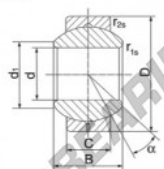

Snodi sferici GEEW GEBJ5-S-DURBAL - DGEBJ5-S-DURBAL

<https://www.123cuscinetti.it/cuscinetti-supporti/teste-snodo/geew/dgebj5-s-durbal>

GEBJ5-S

Sliding combination:

steel / steel

Lubrication: lubrication required

order number	type	measurement [mm]			d₁ min
		B	C		
GEBJ 5 S	S	8	6,00		7,7

type	measurement [mm]		D	α [°]	load rating C₁₀ [kN]	weight [g]
	r_{1s} min	r_{1o} min				
GEBJ 5 S	0,3	0,3	13	13	9,0	0,007

CARATTERISTICHE DEL PRODOTTO

Marchio	DURBAL
N° Ean13	3663952503912
Diametro interno	5 mm
Diametro esterno	13 mm
Spessore	6 mm
Tipo	GEEW
Peso	7 g
Lubrificazione	con
Imballaggio	1

contatto@123cuscinetti.it

+33 3 59 36 04 90

CRT4 de Lesquin 60 Rue Du Haut De Sainghin 59273 Fretin FRANCE