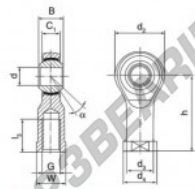

Teste a snodo SI DSIL22-PK-DURBAL - DSIL22-PK-DURBAL

<https://www.123cuscinetti.it/cuscinetti-supporti/teste-snodo/si/dsil22-pk-durbal>

DSIL22-PK

rod end body:
surface case plated

inner ring:
bearing steel hardened and ground

Lubrication:
maintenance free

order number	measurement (mm)					
	d	G	B	C1	d2	d4
right hand thread	22	M 22 x 1,5	28	20,00	55	30,0
DSIL 22 PK						38

type	measurement (mm)				load rating C₀ (kN)	weight (kg)
	l₁ min	W	h	α [°]		
DSI / DSIL 22 PK	37	32	84	15	68,00	0,540

CARATTERISTICHE DEL PRODOTTO

Marchio	DURBAL
N° Ean13	3663952492261
Diametro interno	22 mm
Diametro esterno	55 mm
Spessore	28 mm
Tipo	SI
Peso	540 g
Il filo	Filetto sinistro
Lubrificazione	senza
Imballaggio	1

contatto@123cuscinetti.it

+33 3 59 36 04 90

CRT4 de Lesquin 60 Rue Du Haut De Sainghin 59273 Fretin FRANCE