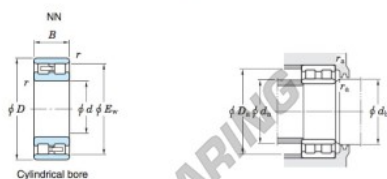

Cuscinetti a rulli NN3021-JTEKT - NN3021-KOYO

<https://www.123cuscinetti.it/cuscinetti-supporti/cuscinetti-rulli/rulli/nn3021-koyo>

Double-row cylindrical roller bearings 

Boundary dimensions (mm)				Basic load ratings (kN)			Limiting speeds (min ⁻¹)		Bearing No.	
d	D	B	r	C	C ₁₀₇	Grease lub.	Oil lub.	Cylindrical bore	Tapered bore	
105	160	41	2	148	197	3 700	4 400	NN3021		

		Mounting dimensions (mm)						(Refer.) Mass (kg)	
Cylindrical bore	Tapered bore	d _a		D _a		r _s		Cylindrical bore	Tapered bore
		min.	max.	min.	max.	min.	max.		
		114	—	151	148	2		2.88	2.81

CARATTERISTICHE DEL PRODOTTO

Marchio	JTEKT
N° Ean13	3663952473888
Diametro interno	105 mm
Diametro esterno	160 mm
Spessore	41 mm
Peso	2880 g
Imballaggio	1

contatto@123cuscinetti.it

+33 3 59 36 04 90

CRT4 de Lesquin 60 Rue Du Haut De Sainghin 59273 Fretin FRANCE