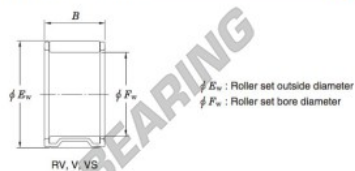

Cuscinetti a rullini RV294343-JTEKT - RV294343-KOYO

<https://www.123cuscinetti.it/cuscinetti-supporti/cuscinetti-rullini/rullini/rv294343-koyo>

Needle roller and cage assemblies Koyo

Boundary dimensions (mm)			Basic load ratings (kN)		Limiting speeds (min ⁻¹)	Bearing No.	Special series (Cage)	[Outer] Mass (g)
F_w	E_w	B	C_r	C_0	Oil lub.			
29	43	43	73.7	92.2	14 000	RV294343	—	177

CARATTERISTICHE DEL PRODOTTO

Marchio	JTEKT
N° Ean13	3663952467160
Diametro interno	29 mm
Diametro esterno	43 mm
Spessore	43 mm
Peso	177 g
Imballaggio	1

contatto@123cuscinetti.it

+33 3 59 36 04 90

CRT4 de Lesquin 60 Rue Du Haut De Sainghin 59273 Fretin FRANCE