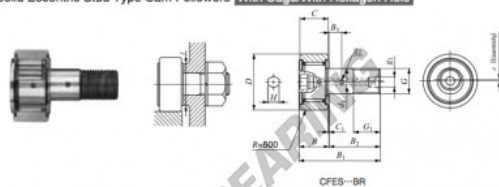

Rotelle con perno CFES16-BR-IKO - CFES16-BR-IKO

<https://www.123cuscinetti.it/cuscinetti-supporti/cuscinetti-sfera/rotelle-perno/cfes16-br-iko>

CAM FOLLOWERS

Solid Eccentric Stud Type Cam Followers With Cage/With Hexagon Hole

Stud dia. mm	Identification number								Mass (Ref.) g	D	C	d _i				
	Shield type				Sealed type											
	With crowned outer ring	With cylindrical outer ring	With crowned outer ring	With cylindrical outer ring	With crowned outer ring	With cylindrical outer ring	With crowned outer ring	With cylindrical outer ring								
16	CFES 16	BR							170	35	18	16				
Boundary dimensions mm																
G	G ₁	B	B ₁ max	B ₂ max	B ₃	C ₁	g ₁	g ₂	H	ε _{max}	Mounting dimension f Min. mm	Maximum tightening torque N·m	Basic dynamic load rating C N	Basic static load rating C ₀ N	Maximum allowable static load N	
M16×1.5	17	19.6	52.1	32.5	8	0.8	6	3	6	0.6	0.5	26	58.5	12 000	18 300	18 300

CARATTERISTICHE DEL PRODOTTO

Marchio	IKO
N° Ean13	3663952443614
Diametro interno	16 mm
Diametro esterno	35 mm
Spessore	18 mm
Imballaggio	1

contatto@123cuscinetti.it

+33 3 59 36 04 90

CRT4 de Lesquin 60 Rue Du Haut De Sainghin 59273 Fretin FRANCE