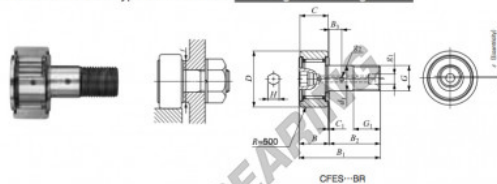

Rotelle con perno CFES10-1-BR-IKO - CFES10-1-BR-IKO

<https://www.123cuscinetti.it/cuscinetti-supporti/cuscinetti-sfera/rotelle-perno/cfes10-1-br-iko>

CAM FOLLOWERS

Solid Eccentric Stud Type Cam Followers With Cage/With Hexagon Hole

Stud dia. mm	Identification number								Mass (Ref.) g	D	C	d ₁			
	Shield type				Sealed type										
	With crowned outer ring	With cylindrical outer ring	With crowned outer ring	With cylindrical outer ring	With crowned outer ring	With cylindrical outer ring	With crowned outer ring	With cylindrical outer ring							
10	CFES 10-1 BR								60	26	12	10			
Boundary dimensions mm															
G	G ₁	B max	B ₁ max	B ₂	C ₁	G ₁	G ₂	H	E	f Min. mm	Basic dynamic load rating C	Basic static load rating C ₀	Maximum allowable static load N		
M10×1.25	12	13.2	36.2	23	—	0.6	—	4	0.3	0.3	16	13.8	5 430	6 890	6 890

CARATTERISTICHE DEL PRODOTTO

Marchio	IKO
N° Ean13	3663952443485
Diametro interno	10 mm
Diametro esterno	26 mm
Spessore	12 mm
Imballaggio	1

contatto@123cuscinetti.it

+33 3 59 36 04 90

CRT4 de Lesquin 60 Rue Du Haut De Sainghin 59273 Fretin FRANCE