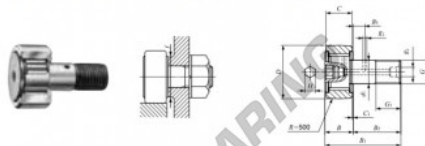

Rotelle con perno CF8-VBRM-IKO - CF8-VBRM-IKO

<https://www.123cuscinetti.it/cuscinetti-supporti/cuscinetti-sfera/rotelle-perno/cf8-vbrm-iko>

CAM FOLLOWERS

Standard Type Cam Followers Full Complement Type/With Hexagon Hole

Stud dia. mm	Identification number				Mass (Ref.)	
	Shield type		Sealed type		g	D
	With crowned outer ring	With cylindrical outer ring	With crowned outer ring	With cylindrical outer ring	C	d_1
8	CF	B	VBRM		29	19 11 8

Boundary dimensions mm								Mounting dimension f Min. mm	Maximum tightening torque N-m	Basic dynamic load rating C N	Basic static load rating C_0 N	Maximum allowable static load N			
G	G_1	B_{max}	B_1_{max}	B_2	B_3	C_1	g_1						g_2	H	$(^\circ)$ K_{min}
M 8x1	10	12.2	32.2	20	—	0.6	—	—	4	0.3	13	7.1	8 170	11 200	4 620

CARATTERISTICHE DEL PRODOTTO

Marchio	IKO
N° Ean13	3663952441788
Diametro interno	8 mm
Diametro esterno	19 mm
Spessore	11 mm
Imballaggio	1

contatto@123cuscinetti.it

+33 3 59 36 04 90

CRT4 de Lesquin 60 Rue Du Haut De Sainghin 59273 Fretin FRANCE