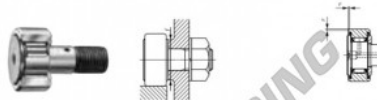

## Rotelle con perno CF30-2-UU-IKO - CF30-2-UU-IKO

<https://www.123cuscinetti.it/cuscinetti-supporti/cuscinetti-sfera/rotelle-perno/cf30-2-uu-iko>

### CAM FOLLOWERS

Standard Type Cam Followers With Cage/With Screwdriver Slot

CF-UU

Stud dia. mm	Identification number				Mass (Ref.) g	D	C	d <sub>1</sub>	G
	Shield type		Sealed type						
	With crowned outer ring	With cylindrical outer ring	With crowned outer ring	With cylindrical outer ring					
30				<b>CF 30-2 UU</b>	2 220	90	35	30	M30×1.5