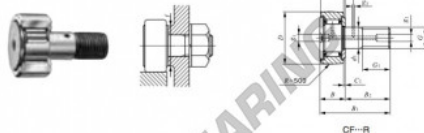

Rotelle con perno CF30-1-R-IKO - CF30-1-R-IKO

<https://www.123cuscinetti.it/cuscinetti-supporti/cuscinetti-sfera/rotelle-perno/cf30-1-r-iko>

CAM FOLLOWERS

Standard Type Cam Followers With Cage/With Screwdriver Slot

Stud dia. mm	Identification number				Mass (Ref.)				
	Shield type		Sealed type		g	D	C	d ₁	G
	With crowned outer ring	With cylindrical outer ring	With crowned outer ring	With cylindrical outer ring					
30	CF 30-1	R			2 030	85	35	30	M30×1.5

Boundary dimensions mm										Mounting dimension f Min. mm	Maximum tightening torque N·m	Ball dynamic load rating C	Ball static load rating C ₀	Maximum allowable static load N	
G ₁	B	B ₁	B ₂	B ₃	C ₁	g ₁	g ₂	r _{max}	(°)						
32	37	max	100	max	63	15	1	8	4	1	49	438	45 400	85 100	85 100

CARATTERISTICHE DEL PRODOTTO

Marchio	IKO
N° Ean13	3663952441603
Diametro interno	30 mm
Diametro esterno	85 mm
Spessore	35 mm
Imballaggio	1

contatto@123cuscinetti.it

+33 3 59 36 04 90

CRT4 de Lesquin 60 Rue Du Haut De Sainghin 59273 Fretin FRANCE