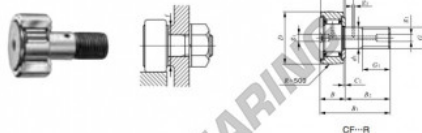

Rotelle con perno CF30-1-R-IKO - CF30-1-R-IKO

<https://www.123cuscinetti.it/cuscinetti-supporti/cuscinetti-sfera/rotelle-perno/cf30-1-r-iko>

CAM FOLLOWERS

Standard Type Cam Followers With Cage/With Screwdriver Slot

Stud dia. mm	Identification number				Mass (Ref.)				
	Shield type		Sealed type		g	D	C	d ₁	G
	With crowned outer ring	With cylindrical outer ring	With crowned outer ring	With cylindrical outer ring					
30	CF 30-1	R			2 030	85	35	30	M30×1.5

Boundary dimensions mm										Mounting dimension f Min. mm	Maximum ignoring torque N·m	Ball dynamic load rating C N	Ball static load rating C ₀ N	Maximum allowable static load N	
G ₁	B	B ₁	B ₂	B ₃	C ₁	g ₁	g ₂	r _{max}	(°)						
32	37	max	100	max	63	15	1	8	4	1	49	438	45 400	85 100	85 100

CARATTERISTICHE DEL PRODOTTO

Marchio	IKO
N° Ean13	3663952441603
Diametro interno	30 mm
Diametro interno	1.181" inch
Diametro esterno	85 mm
Diametro esterno	3.346" inch
Spessore	35 mm
Spessore	1.378" inch
Imballaggio	1