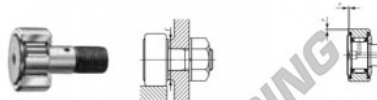

## Rotelle con perno CF30-UU-IKO - CF30-UU-IKO

<https://www.123cuscinetti.it/cuscinetti-supporti/cuscinetti-sfera/rotelle-perno/cf30-uu-iko>

IKO

### CAM FOLLOWERS

Standard Type Cam Followers With Cage/With Screwdriver Slot

CF-UU

Stud dia. mm	Identification number				Mass (Ref.) g	D	C	d <sub>1</sub>	G
	Shield type		Sealed type						
	With crowned outer ring	With cylindrical outer ring	With crowned outer ring	With cylindrical outer ring					
30				<b>CF 30 UU</b>	1 870	80	35	30	M30×1.5