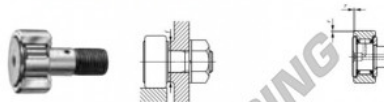

## Rotelle con perno CF30-IKO - CF30-IKO

<https://www.123cuscinetti.it/cuscinetti-supporti/cuscinetti-sfera/rotelle-perno/cf30-iko>

### CAM FOLLOWERS

Standard Type Cam Followers With Cage/With Screwdriver Slot

CF

Stud dia. mm	Identification number				Mass (Ref.)				
	Shield type		Sealed type		g	D	C	d <sub>1</sub>	G
	With crowned outer ring	With cylindrical outer ring	With crowned outer ring	With cylindrical outer ring					
30	CF 30				1 870	80	35	30	M30×1.5