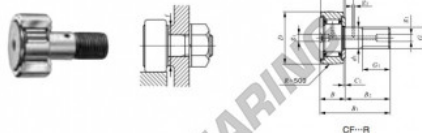

## Rotelle con perno CF30-R-IKO - CF30-R-IKO

<https://www.123cuscinetti.it/cuscinetti-supporti/cuscinetti-sfera/rotelle-perno/cf30-r-iko>

### CAM FOLLOWERS

Standard Type Cam Follower With Cage/With Screwdriver Slot

Stud dia. mm	Identification number				Mass (Ref.)				
	Shield type		Sealed type		g	D	C	d <sub>1</sub>	G
	With crowned outer ring	With cylindrical outer ring	With crowned outer ring	With cylindrical outer ring					
30	CF30	R			1 870	80	35	30	M30×1.5

Boundary dimensions mm										Mounting dimension f Min. mm	Maximum tightening torque N·m	Ball dynamic load rating C N	Ball static load rating C <sub>0</sub> N	Maximum allowable static load N	
G <sub>1</sub>	B	B <sub>1</sub>	B <sub>2</sub>	B <sub>3</sub>	C <sub>1</sub>	g <sub>1</sub>	g <sub>2</sub>	r <sub>max</sub>	(°)						
32	37	max	100	max	63	15	1	8	4	1	49	438	45 400	85 100	85 100

## CARATTERISTICHE DEL PRODOTTO

Marchio	IKO
N° Ean13	3663952441566
Diametro interno	30 mm
Diametro esterno	80 mm
Spessore	35 mm
Imballaggio	1

[contatto@123cuscinetti.it](mailto:contatto@123cuscinetti.it)