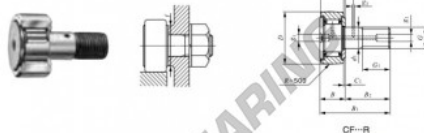

Rotelle con perno CF24-R-IKO - CF24-R-IKO

<https://www.123cuscinetti.it/cuscinetti-supporti/cuscinetti-sfera/rotelle-perno/cf24-r-iko>

CAM FOLLOWERS

Standard Type Cam Followers With Cage/With Screwdriver Slot

Stud dia. mm	Identification number				Mass (Ref.)				
	Shield type		Sealed type		ϕ	D	C	d_1	G
	With crowned outer ring	With cylindrical outer ring	With crowned outer ring	With cylindrical outer ring					
24	CF 24	R			815	62	29	24	M24×1.5

Boundary dimensions mm										Mounting dimension f Min. mm	Maximum tightening torque C N·m	Ball dynamic load rating C	Ball static load rating C_0	Maximum allowable static load N
G_1	B	B_1	B_2	B_3	C_1	G_1	G_2	r_{max}	$(^\circ)$					
25	30.6max	80.1max	49.5	11	0.8	8	4	1	40	215	30 500	52 600	52 000	

CARATTERISTICHE DEL PRODOTTO

Marchio	IKO
N° Ean13	3663952441481
Diametro interno	24 mm
Diametro esterno	62 mm
Spessore	29 mm
Imballaggio	1

contatto@123cuscinetti.it

+33 3 59 36 04 90

CRT4 de Lesquin 60 Rue Du Haut De Sainghin 59273 Fretin FRANCE