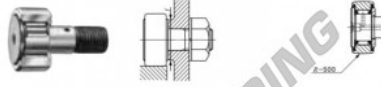

Rotelle con perno CF10-1-UURM-IKO - CF10-1-UURM-IKO

<https://www.123cuscinetti.it/cuscinetti-supporti/cuscinetti-sfera/rotelle-perno/cf10-1-uurm-iko>

CAM FOLLOWERS

Standard Type Cam Followers With Cage With Screwdriver Slot

CF-UUR

Stud dia. mm	Identification number				Mass (Ref.)				
	Shield type		Sealed type		g	D	C	d ₁	G
	With crowned outer ring	With cylindrical outer ring	With tapered outer ring	With cylindrical outer ring					
10	CF-10-1 UURM				60	26	12	10	M10×1