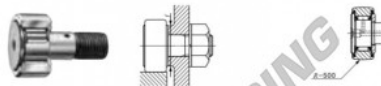

## Rotelle con perno CF10-UURM-IKO - CF10-UURM-IKO

<https://www.123cuscinetti.it/cuscinetti-supporti/cuscinetti-sfera/rotelle-perno/cf10-uurm-iko>

IKO

### CAM FOLLOWERS

Standard Type Cam Followers With Cage/With Screwdriver Slot

CF-UUR

Stud dia. mm	Identification number				Mass (Ref.)				
	Shield type		Sealed type		g	D	C	d <sub>1</sub>	G
	With crowned outer ring	With cylindrical outer ring	With crowned outer ring	With cylindrical outer ring					
10	CF-10 UURM				45	22	12	10	M10×1