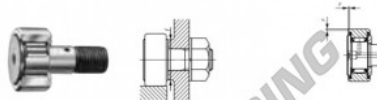

## Rotelle con perno CF5-UU-IKO - CF5-UU-IKO

<https://www.123cuscinetti.it/cuscinetti-supporti/cuscinetti-sfera/rotelle-perno/cf5-uu-iko>

### CAM FOLLOWERS

Standard Type Cam Followers With Cage/With Screwdriver Slot

CF-UU

Stud dia. mm	Identification number				Mass (Ref.)				
	Shield type		Sealed type		g	D	C	d <sub>1</sub>	G
	With crowned outer ring	With cylindrical outer ring	With tapered outer ring	With cylindrical outer ring					
5				CF 5 UU	10.3	13	9	5	M 5x0.8