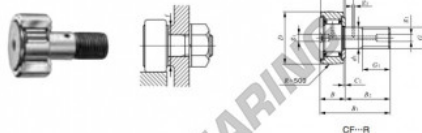

## Rotelle con perno CF5-R-IKO - CF5-R-IKO

<https://www.123cuscinetti.it/cuscinetti-supporti/cuscinetti-sfera/rotelle-perno/cf5-r-iko>

IKO

### CAM FOLLOWERS

Standard Type Cam Followers With Cage/With Screwdriver Slot

Stud dia. mm	Identification number				Mass (Ref.)				
	Shield type		Sealed type		g	D	C	d <sub>1</sub>	G
	With crowned outer ring	With cylindrical outer ring	With tapered outer ring	With cylindrical outer ring					
5	CF	5	R		10.3	13	9	5	M 5×0.8

Boundary dimensions mm													
G <sub>1</sub>	B	B <sub>1</sub>	B <sub>2</sub>	B <sub>3</sub>	C <sub>1</sub>	g <sub>1</sub>	g <sub>2</sub>	r <sub>max</sub> <sup>(*)</sup>	f <sub>Min.</sub> mm	Maximum ignoring torque N·m	Ball dynamic load rating C N	Ball static load rating C <sub>0</sub> N	Maximum allowable static load N
7.5	10	23	13	—	0.5	*3.1	—	0.3	9.3	1.6	2 520	2 140	1 260

## CARATTERISTICHE DEL PRODOTTO

Marchio	IKO
N° Ean13	3663952440910
Diametro interno	5 mm
Diametro esterno	13 mm
Spessore	9 mm
Imballaggio	1

[contatto@123cuscinetti.it](mailto:contatto@123cuscinetti.it)

+33 3 59 36 04 90