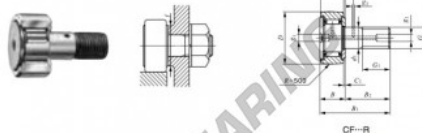

Rotelle con perno CF4-R-IKO - CF4-R-IKO

<https://www.123cuscinetti.it/cuscinetti-supporti/cuscinetti-sfera/rotelle-perno/cf4-r-iko>

CAM FOLLOWERS

Standard Type Cam Followers With Cage/With Screwdriver Slot

Stud dia. mm	Identification number				Mass (Ref.)				
	Shield type		Sealed type		g	D	C	d ₁	G
	With crowned outer ring	With cylindrical outer ring	With tapered outer ring	With cylindrical outer ring					
4	CF	4	R		7.4	12	8	4	M 4x0.7

Boundary dimensions mm										Mounting dimension f mm	Maximum ignoring stress C	Ball dynamic load rating C ₀	Ball static load rating C ₀	Maximum allowable static load N
G ₁	B	B ₁	B ₂	B ₃	C ₁	g ₁	g ₂	r _{max} ^(*)	r _{min}					
6	9	20	11	—	0.5	—	—	0.3	8.3	0.78	2 070	1 590	834	

CARATTERISTICHE DEL PRODOTTO

Marchio	IKO
N° Ean13	3663952440873
Diametro interno	4 mm
Diametro interno	0.157" inch
Diametro esterno	12 mm
Diametro esterno	0.472" inch
Spessore	8 mm
Spessore	0.315" inch
Imballaggio	1