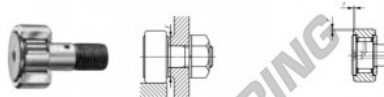

## Rotelle con perno CF30-V-IKO - CF30-V-IKO

<https://www.123cuscinetti.it/cuscinetti-supporti/cuscinetti-sfera/rotelle-perno/cf30-v-iko>

### CAM FOLLOWERS

Standard Type Cam Followers Full Complement Type/With Screwdriver Slot

Stud dia. mm	Identification number										CF-V					
	Shield type					Sealed type					Mass (Ref.) g	D	C	d <sub>1</sub>		
	With crowned outer ring		With cylindrical outer ring			With crowned outer ring		With cylindrical outer ring								
30	CF30 V										1 870	80	35	30		
Boundary dimensions mm													Mounting diameter f <sub>min</sub> mm	Maximum tightening torque C N·m	Ball static load rating C <sub>0</sub> N	Ball static allowable load N
G	G <sub>1</sub>	B <sub>max</sub>	B <sub>1 max</sub>	B <sub>2</sub>	B <sub>3</sub>	C <sub>1</sub>	g <sub>1</sub>	g <sub>2</sub>	f <sub>max</sub>	(°)						
M30 × 1.5	32	37	100	63	15	1	8	4	1	49	438	67 700	144 000	85 900		

## CARATTERISTICHE DEL PRODOTTO

Marchio	IKO
N° Ean13	3663952440729
Diametro interno	30 mm
Diametro esterno	80 mm
Spessore	35 mm
Imballaggio	1

[contatto@123cuscinetti.it](mailto:contatto@123cuscinetti.it)