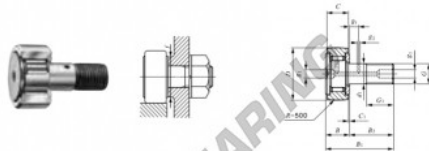

Rotelle con perno CF8-VRM-IKO - CF8-VRM-IKO

<https://www.123cuscinetti.it/cuscinetti-supporti/cuscinetti-sfera/rotelle-perno/cf8-vmr-iko>

CAM FOLLOWERS

Standard Type Cam Followers Full Complement Type/With Screwdriver Slot

Stud dia. mm	Identification number				Mass (Ref.)			
	Shield type		Sealed type		g	D	C	d_1
	With crowned outer ring	With cylindrical outer ring	With crowned outer ring	With cylindrical outer ring				
8	CF 8 VRM				29	19	11	8

Boundary dimensions mm										Mounting diameter f Min. mm	Maximum lightening torque C N·m	Ball dynamic load rating C_0 N	Ball static load rating C_0 N	Maximum allowable static load N
G	G_1	B max	B_1 max	B_2	B_3	C_1	g_1	g_2	f_{max}					
M 8×1	10	12.2	32.2	20	—	0.6	*4	—	0.3	13	7.1	8 170	11 200	4 620

CARATTERISTICHE DEL PRODOTTO

Marchio	IKO
N° Ean13	3663952440163
Diametro interno	8 mm
Diametro esterno	19 mm
Spessore	11 mm
Imballaggio	1

contatto@123cuscinetti.it

+33 3 59 36 04 90

CRT4 de Lesquin 60 Rue Du Haut De Sainghin 59273 Fretin FRANCE