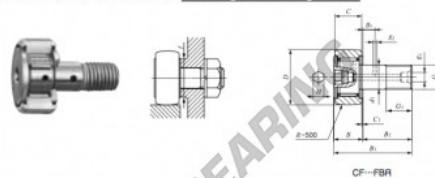

Rotelle con perno CF6-FBR-IKO - CF6-FBR-IKO

<https://www.123cuscinetti.it/cuscinetti-supporti/cuscinetti-sfera/rotelle-perno/cf6-fbr-iko>

IKO

CAM FOLLOWERS

Stainless Steel Made Cam Followers With Cage/With Hexagon Hole

| Stud dia. mm | Identification number | | | | Mass (Ref.) g | D | C | d ₁ | G | G ₁ | | | |
|------------------------|----------------------------|--------------------------------|---------------------------|--------------------------------|--|--|--|--|--|----------------|----------------|-------|----------------------------------|
| | Shield type | | Sealed type | | | | | | | | | | |
| | With crowned outer ring | With cylindrical outer ring | With ribbed outer ring | With cylindrical outer ring | | | | | | | | | |
| 6 | CF | 6 | FBR | | 18,5 | 16 | 11 | 6 | M 6x1 | B | | | |
| Boundary dimensions mm | | | | | Mounting dimension f Min. mm | Maximum tightening torque N·m | Basic dynamic load rating C N | Basic static load rating C ₀ N | Maximum allowable static load N | | | | |
| B | B ₁ | B ₂ | B ₃ | C ₁ | | | | | | g ₁ | g ₂ | H | r _{3min} ⁽¹⁾ |
| 12.2 max | 28.2 max | 16 | — | 0.6 | — | — | 3 | — | 11 | 2.7 | 2 930 | 2 920 | 1 950 |

CARATTERISTICHE DEL PRODOTTO

| | |
|------------------|---------------|
| Marchio | IKO |
| N° Ean13 | 3663952439969 |
| Diametro interno | 6 mm |
| Diametro esterno | 16 mm |
| Spessore | 11 mm |
| Imballaggio | 1 |