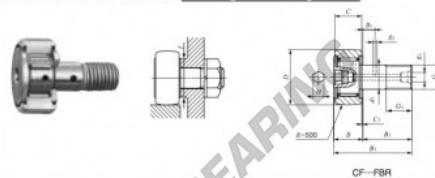

Rotelle con perno CF4-FBR-IKO - CF4-FBR-IKO

<https://www.123cuscinetti.it/cuscinetti-supporti/cuscinetti-sfera/rotelle-perno/cf4-fbr-iko>

IKO

CAM FOLLOWERS

Stainless Steel Made Cam Followers With Cage/With Hexagon Hole

Stud dia. mm	Identification number				Mass (Ref.) g	D	C	d ₁	G	G ₁			
	Shield type		Sealed type										
	With crowned outer ring	With cylindrical outer ring	With ribbed outer ring	With cylindrical outer ring									
4	CF	4	FBR		7.4	12	8	4	M 4x0.7	8			
Boundary dimensions mm													
B	B ₁	B ₂	B ₃	C ₁	g ₁	g ₂	H	r _{3min} ⁽¹⁾	Mounting dimension f Min. mm	Maximum tightening torque N·m	Basic dynamic load rating C N	Basic static load rating C ₀ N	Maximum allowable static load N
9	20	11	—	0.5	—	—	2.5	0.3	8.3	0.78	1 650	1 270	834

CARATTERISTICHE DEL PRODOTTO

Marchio	IKO
N° Ean13	3663952439884
Diametro interno	4 mm
Diametro esterno	12 mm
Spessore	8 mm
Imballaggio	1

contatto@123cuscinetti.it

+33 3 59 36 04 90

CRT4 de Lesquin 60 Rue Du Haut De Sainghin 59273 Fretin FRANCE