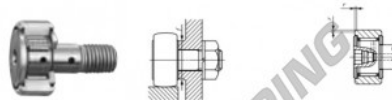

## Rotelle con perno CF3-FB-IKO - CF3-FB-IKO

<https://www.123cuscinetti.it/cuscinetti-supporti/cuscinetti-sfera/rotelle-perno/cf3-fb-iko>

IKO

### CAM FOLLOWERS

Stainless Steel Made Cam Followers With Cage/With Hexagon Hole

CF-FB

Stud dia. mm	Identification number				g	D	C	d <sub>1</sub>	G	G <sub>1</sub>
	Shield type With crowned outer ring	Shield type With cylindrical outer ring	Sealed type With ribbed outer ring	Sealed type With cylindrical outer ring						
3	CF 3 FB				4.3	10	7	3	M 3×0.5	5